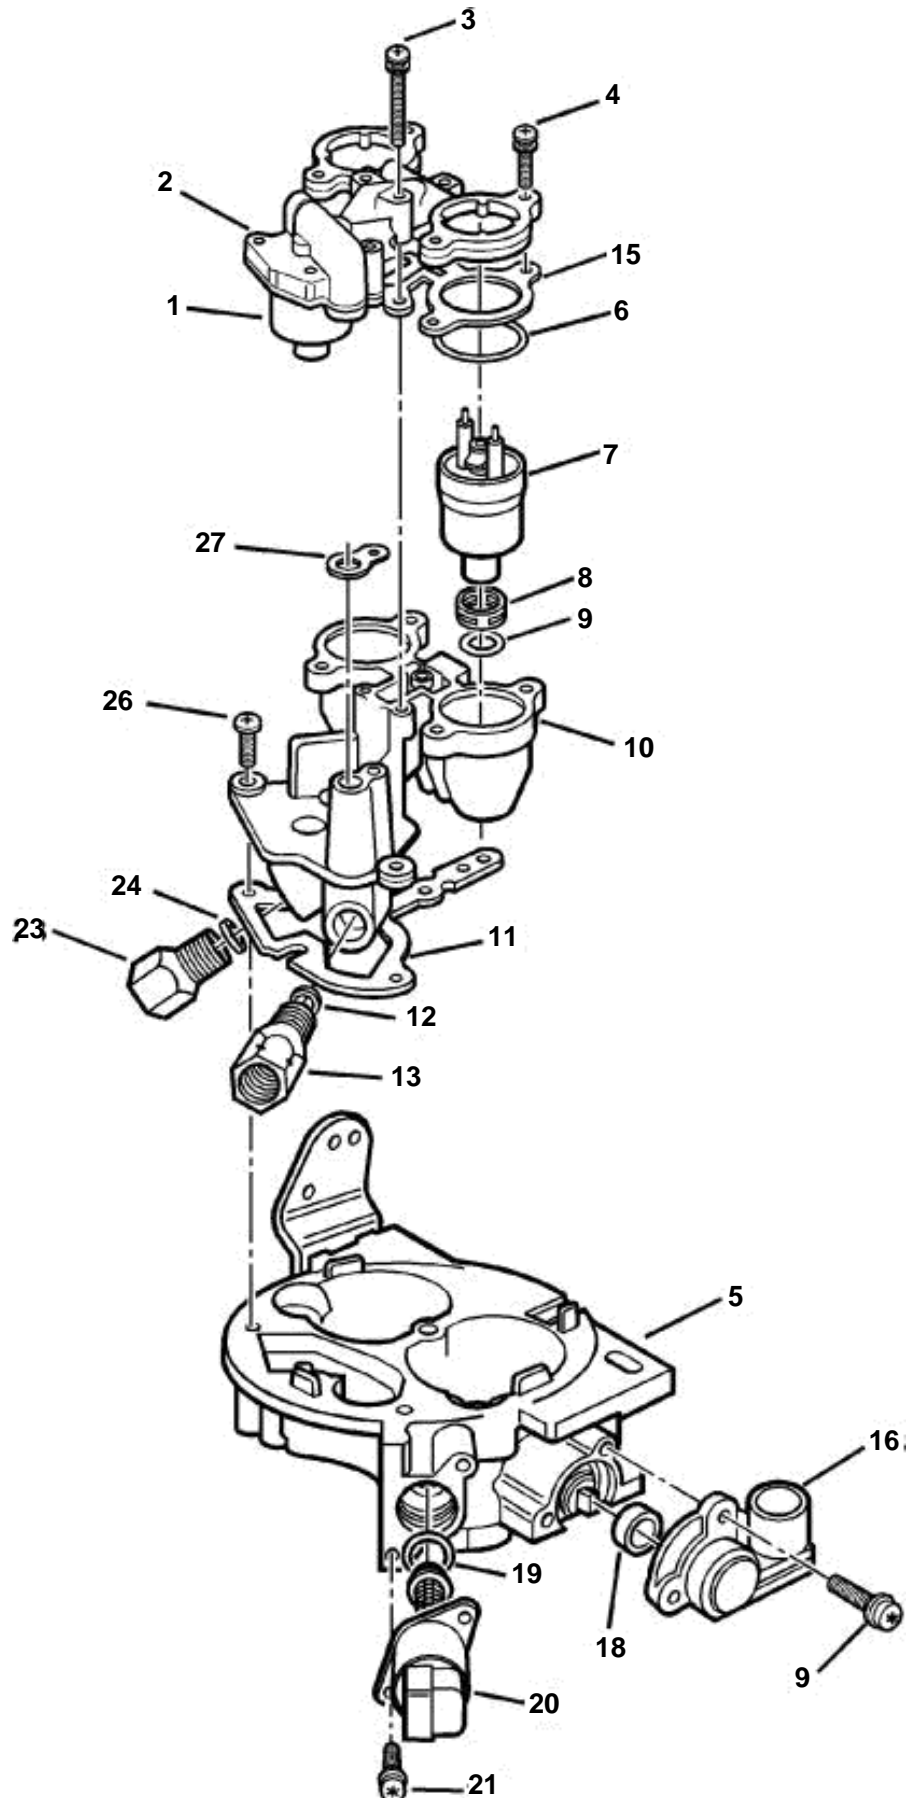

# THROTTLE BODY INJECTION

# THROTTLE BODY INJECTION

REF	PART NO.	QTY	DESCRIPTION	NOTES
1		1	REGULATOR, Fuel pressure	TBI assy is only serviceable by the kits listed below.
2		1	COVER, Fuel meter	
3		3	SCREW, Cover, long	
4		5	SCREW, Cover, short	
5		1	THROTTLE BODY	
6		2	O-RING, Fuel injector, upper	
7		2	FUEL INJECTOR	
8		2	FILTER, Fuel injector inlet	
9		2	O-RING, Fuel injector, lower	
10		1	BODY, Fuel meter	
11		1	GASKET, Throttle body to fuel meter body	
12		1	GASKET, Fuel outlet nut	
13		1	NUT, Fuel outlet	
15		1	GASKET, Cover, fuel meter	
16		1	THROTTLE POSITION SENSOR	
17		2	SCREW, Throttle position sensor	
18		1	SEAL, Throttle position sensor	
19		1	O-RING, IAC valve	
20		1	IDLE AIR CONTROL (IAC) VALVE	
21		2	SCREW, IAC valve	
23		1	NUT, Fuel inlet	
24		1	GASKET, Fuel inlet nut	
26		3	SCREW, Fuel meter body to throttle body	
27		1	GASKET, Fuel meter outlet	
28	3856766	1	Nipple	Available separately
29	3852158	1	Lock strap	Available separately
	3850354	1	Throttle body	Gi/GLi
	3856395	1	Throttle body	GSi
	3855179	1	Repair kit, 6, 8, 9, 11, 15, 19, 24, 27	
	3855180	1	Repair kit, 1, 2, 3, 4, 6, 7, 8, 9, 10, 15	Gi/GLi
	3857396	1	Repair kit, 1, 2, 3, 4, 6, 7, 8, 9, 10, 15	GSi
	3855181	1	Repair kit, 1, 2, 15, 27	Gi/GLi
	3857397	1	Repair kit, 1, 2, 15, 27	GSi
	3855182	1	Injector, 6, 7, 8, 9, 11, 15, 27	Gi/GLi
	3857398	2	Injector, 6, 7, 8, 9, 11, 15, 27	GSi
	3855183	1	Throttle body, Base assy package	
	3855184	1	Repair kit, 16, 18	
	3855185	1	Repair kit, 19, 20	
	3855186	1	Repair kit, 12, 13, 23, 24	
	3855187	1	Repair kit, 3, 4, 18, 21, 26	
	3855188	1	Repair kit	
	3855189	1	Repair kit, 6, 8, 9, 15, 27	